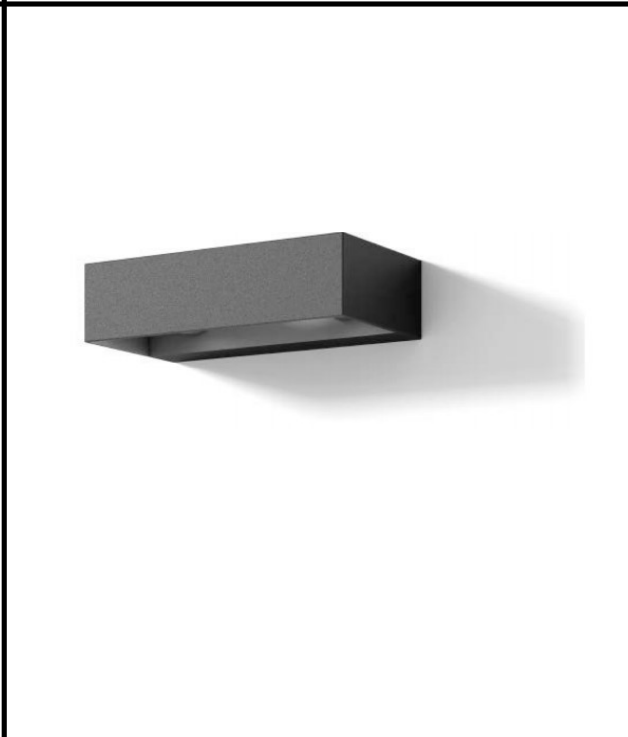

Sovitron Interior Pvt.Ltd.

Model Name	SILAS-K2400 Wall Light/DL-OUC-K2400-12
Description	Wall light (Direct-Indirect)

Technical description	Image
-----------------------	-------

Dimension	L=207mm,W=110mm H=60mm
Frame	Aluminium Die-cast
Color Tempertaure	3000K
Power	2x6W
Total Luminous Flux	540 lm
Efficacy	45 lm/W
IP rating	54
Beam angle	2X30°
Color Rendering	≥80
Mounting	Surface
Optics	Clear Tempered glass
Dimming	NON-Dimmable
Operating Voltage	220-240 VAC
Standard Lifetime	L70 minimum at 50,000 burning hours