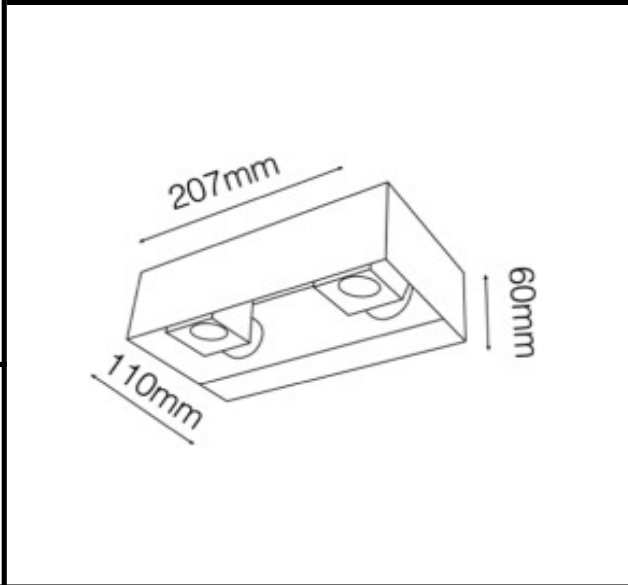

Sovitron Interior Pvt.Ltd.

Model Name	SILAS-K2400 Wall Light/DL-OUC-K2400-12
Description	Wall light (Direct-Indirect)

Technical description	Image
-----------------------	-------

Dimension	L=207mm,W=110mm H=60mm
Frame	Aluminium Die-cast
Color Tempertaure	3000K
Power	2x6W
Total Luminous Flux	540 lm
Efficacy	45 lm/W
IP rating	54
Beam angle	2X30°
Color Rendering	≥80
Mounting	Surface
Optics	Clear Tempered glass
Dimming	NON-Dimmable
Operating Voltage	220-240 VAC
Standard Lifetime	L70 minimum at 50,000 burning hours

Dimension diagram

Remarks:-

Address: Plot #7 Saroorpur-Nangla Industrial Area,Ballabgarh-Sohna Road,Faridabad-121005
Email: info@sovitron.com